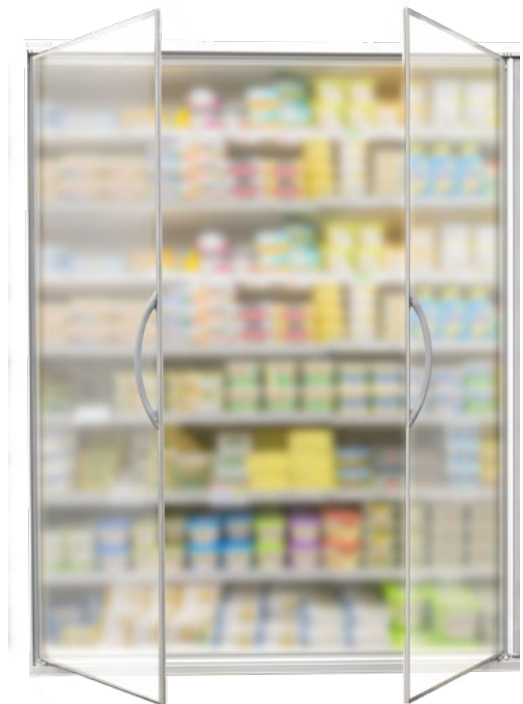

Net Cooler Openings

Door & Frame Lineup

Styleline® **PROFILE**

Net Cooler Openings chart can be used for STYLELINE® Profile Only

Door Size WxH	24" X 75"	30" X 75"	30" X 79"
NCO Height	75"	75"	79"
Door Lineup			

Net Cooler Opening Width

2	4'-0 7/8"	5'-2 1/4"	5'-2 1/4"
3	6'-0 5/8"	7'-8 11/16"	7'-8 11/16"
4	8'-0 3/8"	10'-3 1/8"	10'-3 1/8"
5	10'-0 1/8"	12'-9 9/16"	12'-9 9/16"
6	12'-1"	15'-5 1/8"	15'-5 1/8"
7	14'-0 3/4"	17'-11 9/16"	17'-11 9/16"
8	16'-0 1/2"	20'-6"	20'-6"
9	18'-0 1/4"	23'-0 7/16"	23'-0 7/16"
10	20'-1 1/8"	25'-8 1/16"	25'-8 1/16"
11	22'-0 7/8"	28'-2 1/2"	28'-2 1/2"
12	24'-0 5/8"	30'-8 15/16"	30'-8 15/16"
13	26'-0 3/8"	33'-3 3/8"	33'-3 3/8"
14	28'-1 1/4"	35'-10 15/16"	35'-10 15/16"
15	30'-1"	38'-5 3/8"	38'-5 3/8"
16	32'-0 3/4"	40'-11 13/16"	40'-11 13/16"
17	34'-0 1/2"	43'-6 1/4"	43'-6 1/4"
18	36'-1 7/16"	46'-1 13/16"	46'-1 13/16"
19	38'-1 3/16"	48'-8 1/4"	48'-8 1/4"
20	40'-0 15/16"	51'-2 11/16"	51'-2 11/16"

French Door Swing Shown