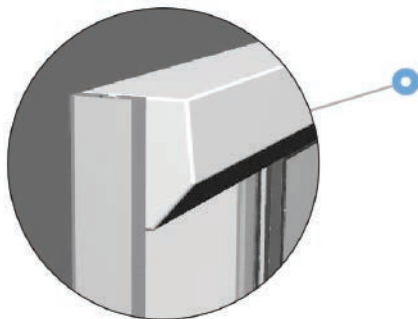

Additional NCO Information

Surface Mount ABC NCO's

Overall Size	Actual NCO
78" x 90 1/16"	73-1/8" x 82"
108" x 90 1/16"	101-3/4" x 82"
120" x 90 1/16"	113-3/4" x 82"
144" x 90 1/16"	137-3/4" x 82"

Surface Mount Distances

Energy Efficient Surface Mount

120" Automatic Beer Cave