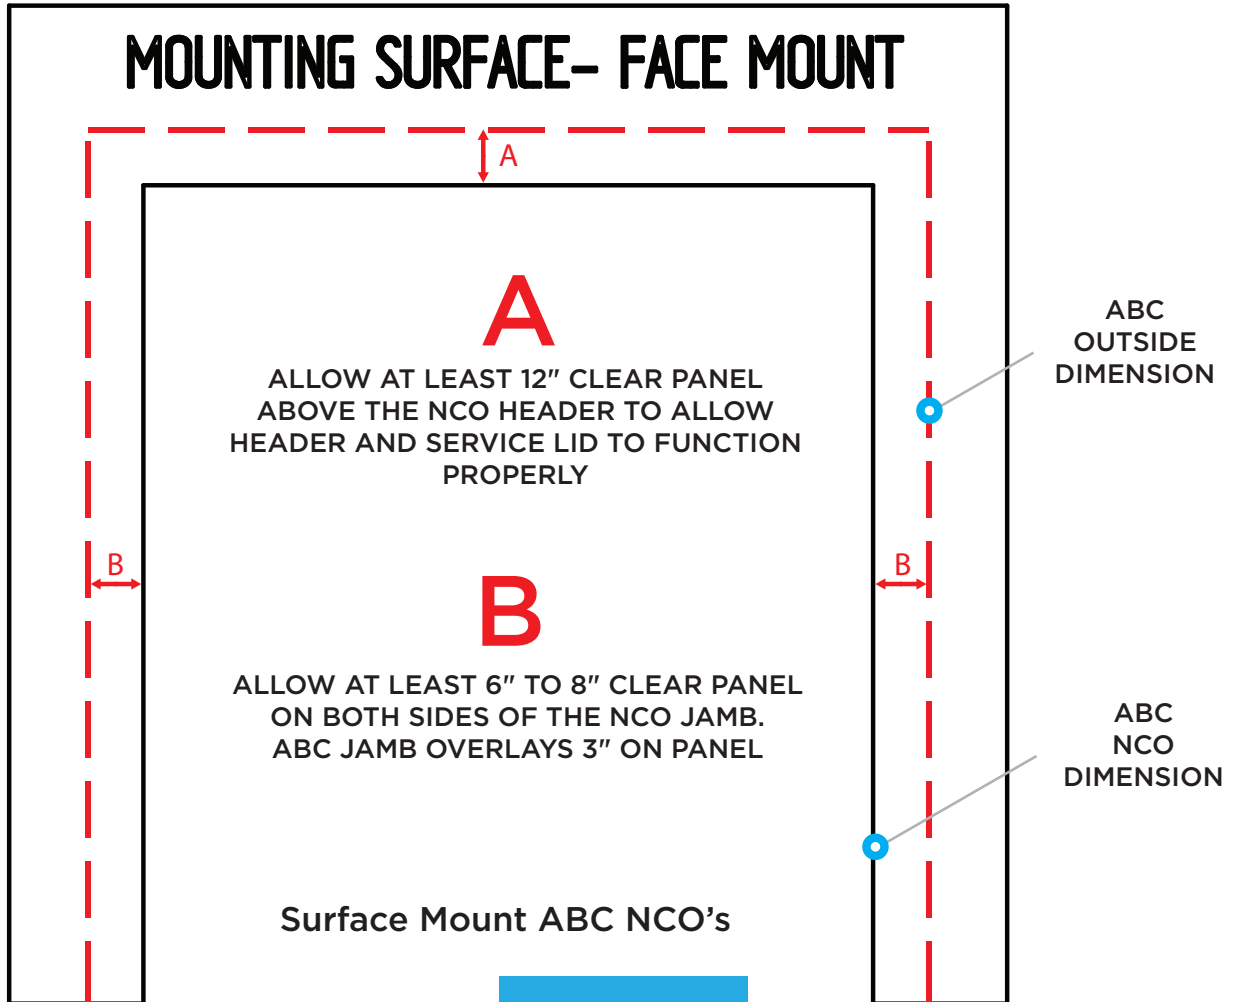

Additional NCO Information

Surface Mount ABC NCO's

Overall Size	Actual NCO
78" x 90 1/16"	73-1/8" x 82"
108" x 90 1/16"	101-3/4" x 82"
120" x 90 1/16"	113-3/4" x 82"
144" x 90 1/16"	137-3/4" x 82"

Surface Mount Distances

Energy Efficient Surface Mount

120" Automatic Beer Cave