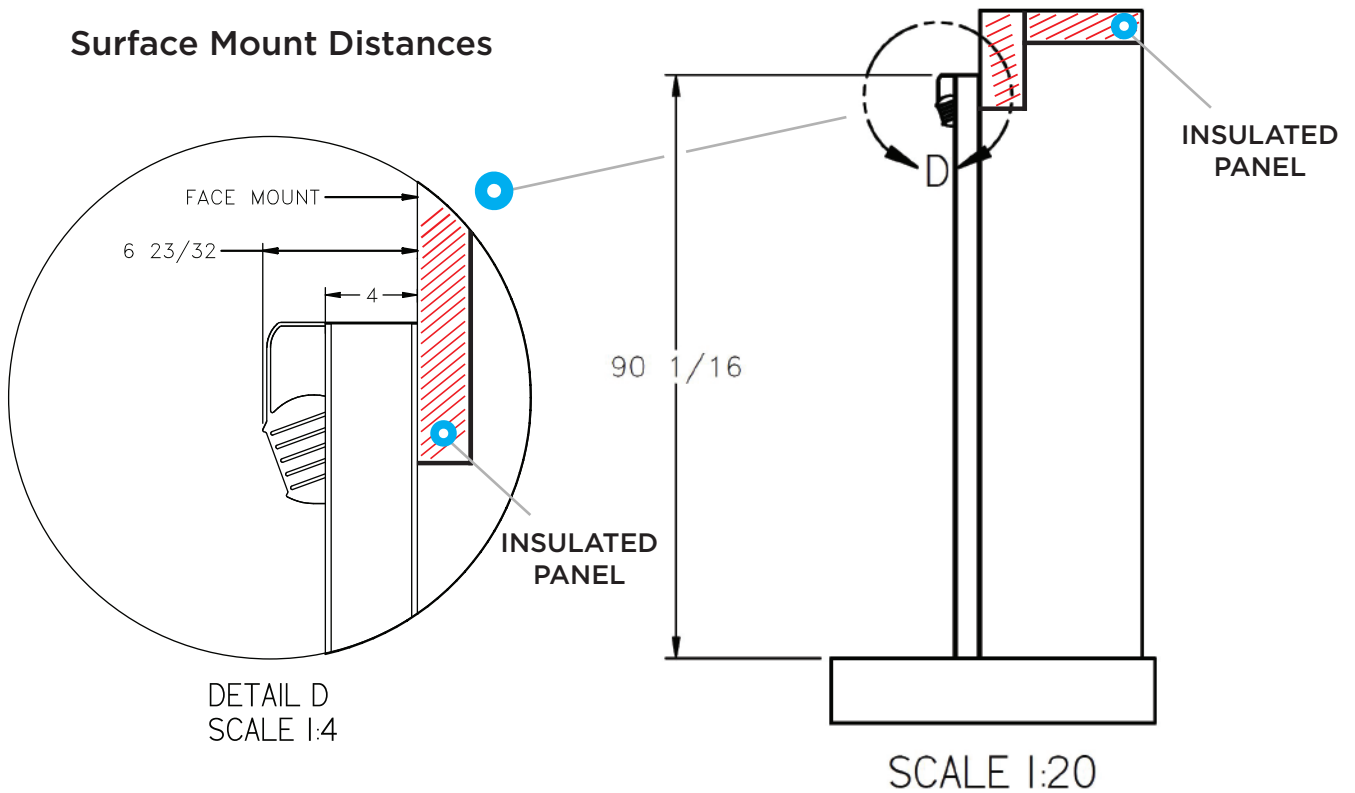

Additional NCO Information

Surface Mount ABC NCO's

Overall Size	Actual NCO
78" x 90 1/16"	73-1/8" x 82"
108" x 90 1/16"	101-3/4" x 82"
120" x 90 1/16"	113-3/4" x 82"
144" x 90 1/16"	137-3/4" x 82"

Surface Mount Distances

Energy Efficient Surface Mount

120" Automatic Beer Cave