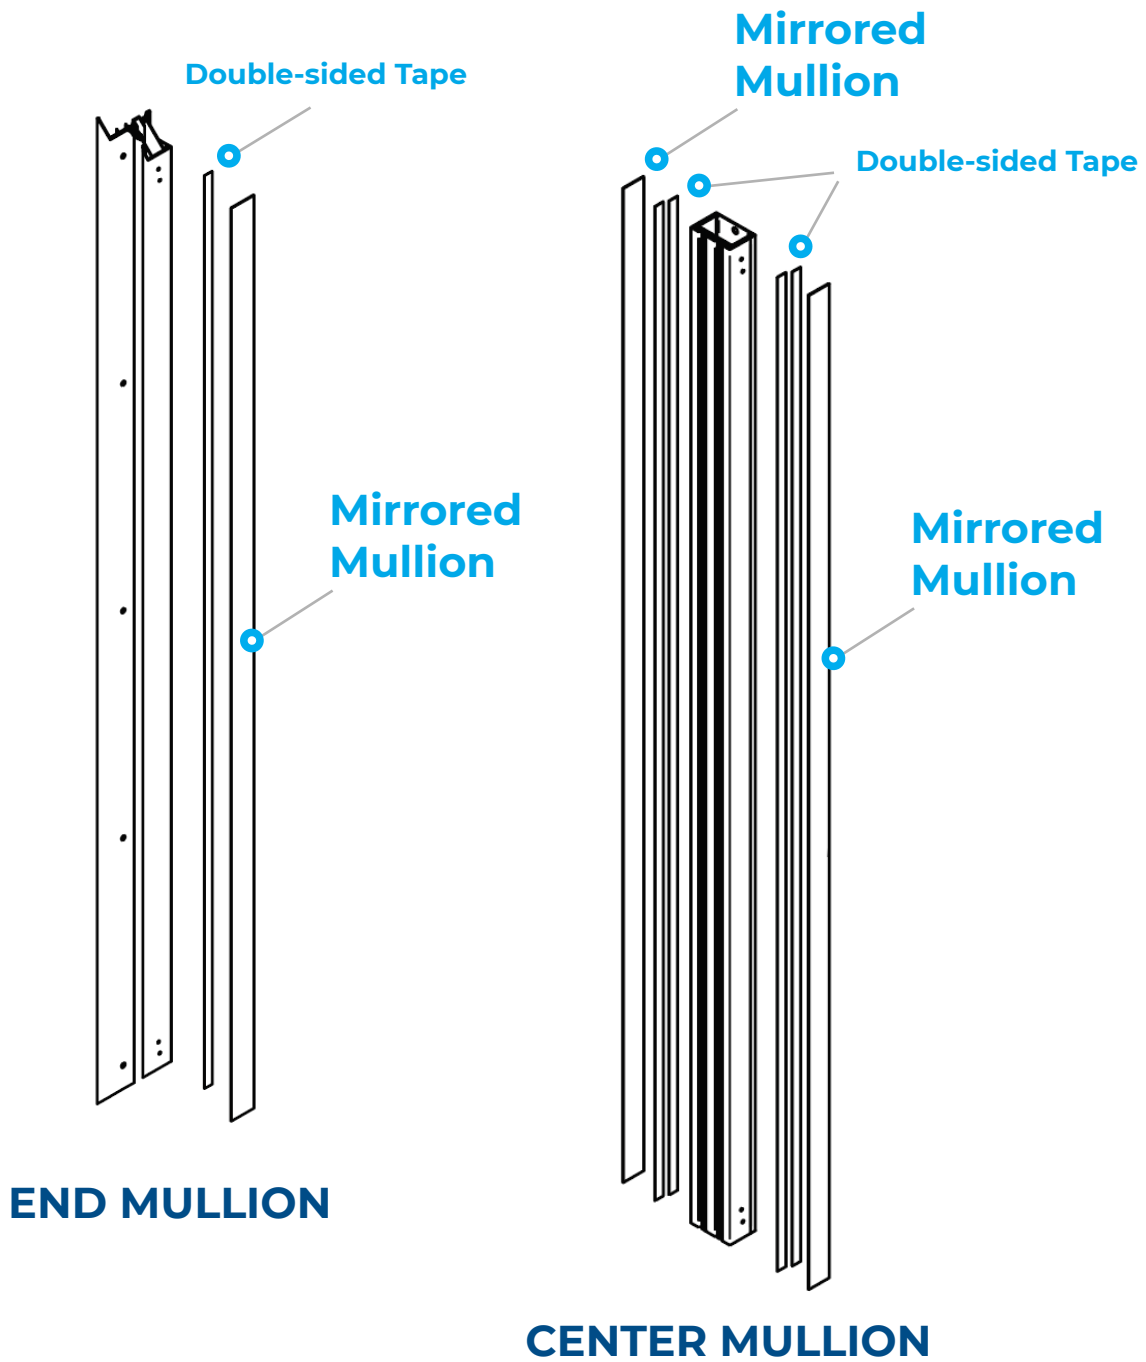

MIRRORED MULLION COMPONENTS