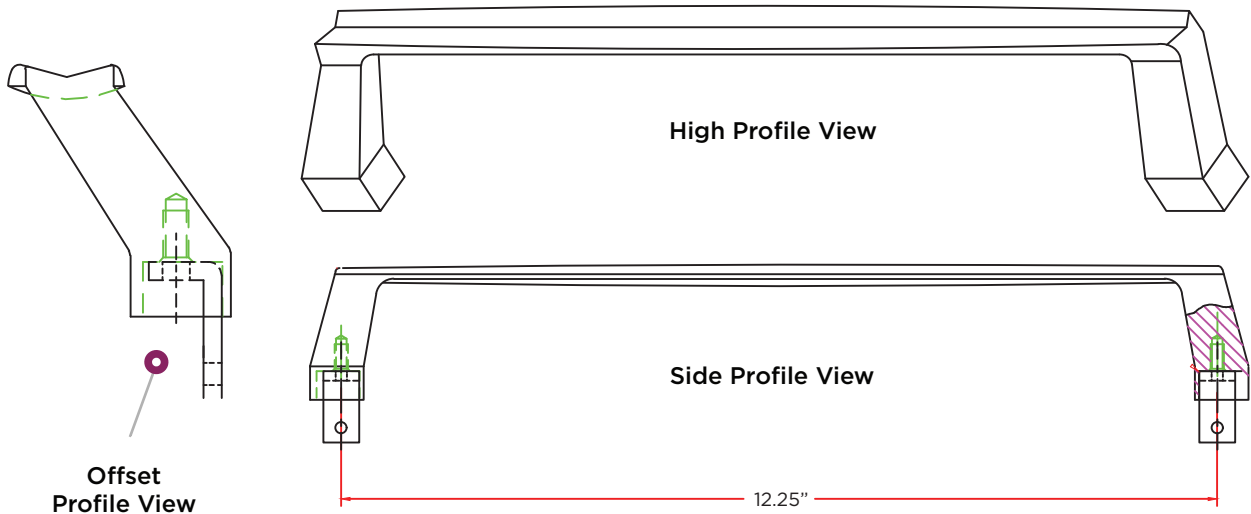

STYLELINE[®] DOE Compliant Offset Standard Door Handle.
Limited To **STYLELINE CL Series, Half Doors And Heavy Duty Entrance Doors Models Only.**

Finishes & Colors Available: Satin Black, Bright Black, and Bright Silver.