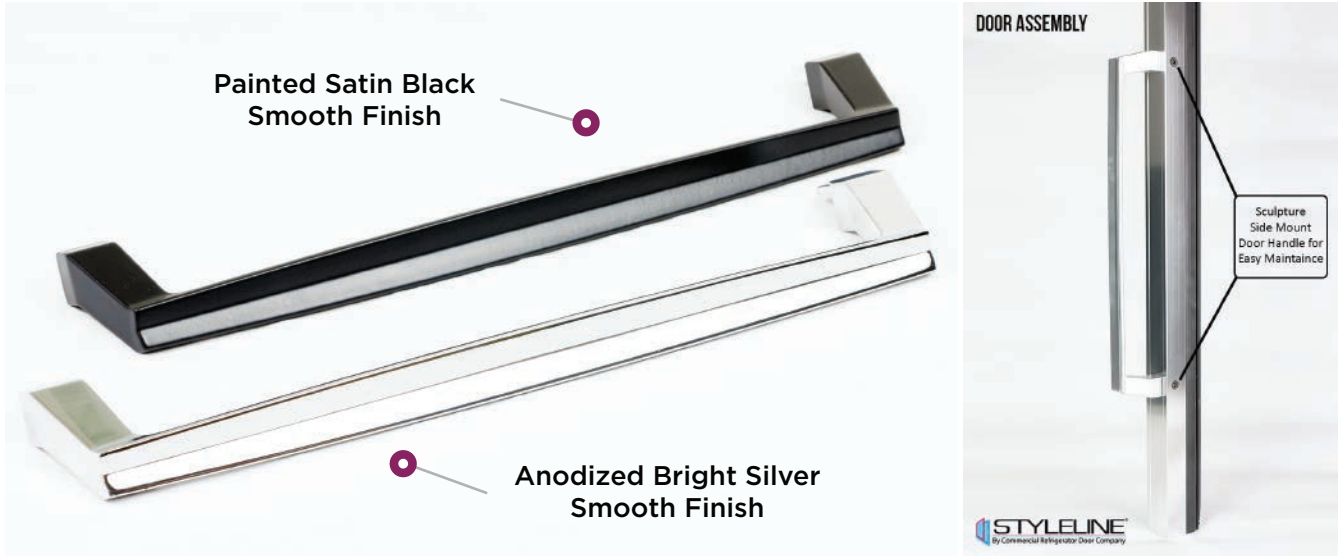

STYLELINE[®] DOE Compliant Offset Standard Door Handle.
Limited To **STYLELINE CL Series, Half Doors And Heavy Duty Entrance Doors Models Only.**

Finishes & Colors Available: Satin Black, Bright Black, and Bright Silver.