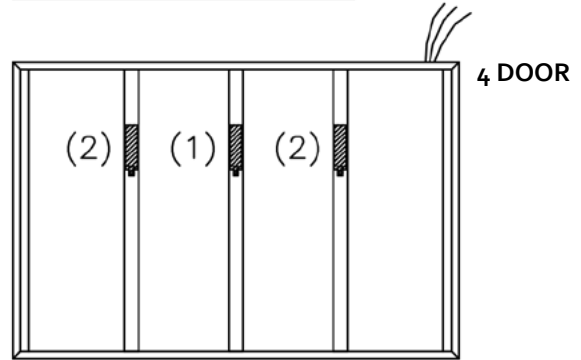

NORMAL TEMP **BALLAST LOCATIONS NT SINGLE/DOUBLE ENDLIGHT**

BALLAST LOCATIONS NT SINGLE/DOUBLE ENDLIGHT 032014

NORMAL TEMP BALLAST LOCATIONS NT SINGLE/DOUBLE ENDLIGHT

SINGLE ENDLIGHT

DOUBLE ENDLIGHT

(1) OR (2) DENOTES LAMPS PER BALLAST
VIEW FROM BACK OF FRAME