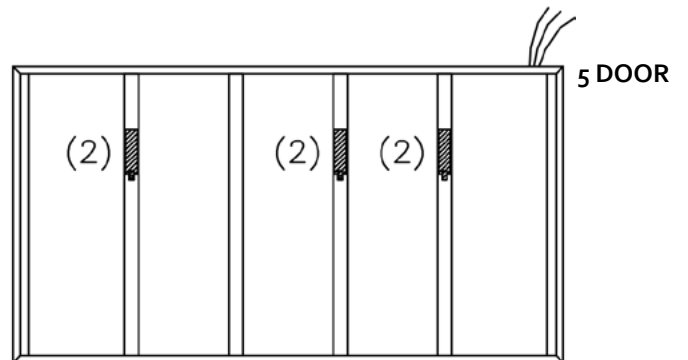

NORMAL TEMP **BALLAST LOCATIONS NT SINGLE/DOUBLE ENDLIGHT**

BALLAST LOCATIONS NT SINGLE/DOUBLE ENDLIGHT 032014

NORMAL TEMP BALLAST LOCATIONS NT SINGLE/DOUBLE ENDLIGHT

SINGLE ENDLIGHT

DOUBLE ENDLIGHT

(1) OR (2) DENOTES LAMPS PER BALLAST
VIEW FROM BACK OF FRAME