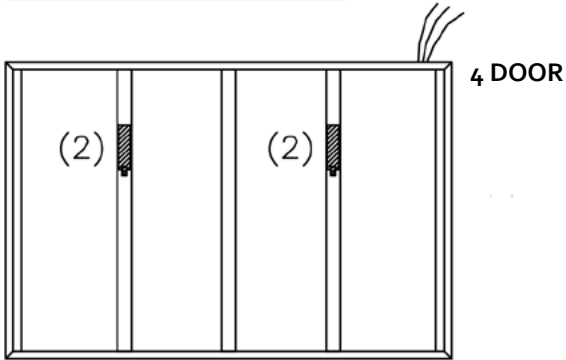

NORMAL TEMP **BALLAST LOCATIONS NT SINGLE/DOUBLE ENDLIGHT**

BALLAST LOCATIONS NT SINGLE/DOUBLE ENDLIGHT 032014

NORMAL TEMP BALLAST LOCATIONS NT SINGLE/DOUBLE ENDLIGHT

SINGLE ENDLIGHT

DOUBLE ENDLIGHT

(1) OR (2) DENOTES LAMPS PER BALLAST
VIEW FROM BACK OF FRAME