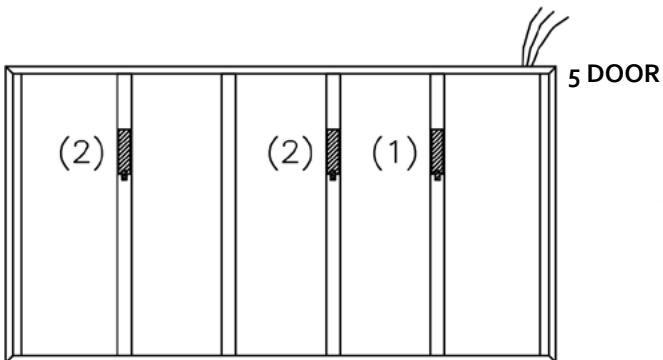

NORMAL TEMP **BALLAST LOCATIONS NT SINGLE/DOUBLE ENDLIGHT**

BALLAST LOCATIONS NT SINGLE/DOUBLE ENDLIGHT 032014

NORMAL TEMP BALLAST LOCATIONS NT SINGLE/DOUBLE ENDLIGHT

SINGLE ENDLIGHT

DOUBLE ENDLIGHT

(1) OR (2) DENOTES LAMPS PER BALLAST
VIEW FROM BACK OF FRAME