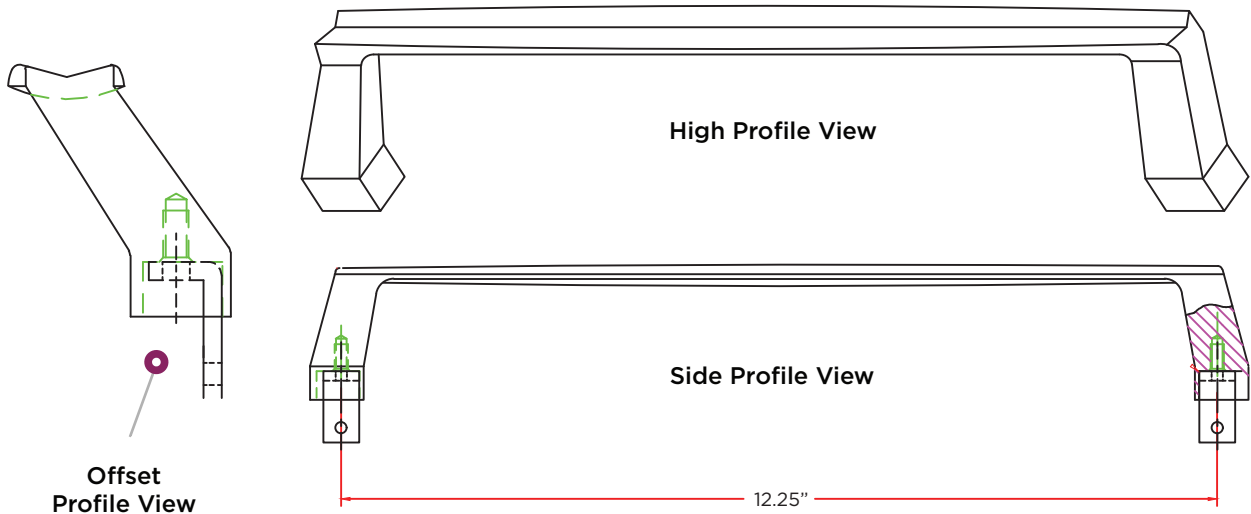

STYLELINE[®] DOE Compliant Offset Standard Door Handle.
Limited To **STYLELINE** CL Series, Half Doors And Heavy Duty Entrance Doors Models Only.

Finishes & Colors Available: Satin Black, Bright Black, and Bright Silver.